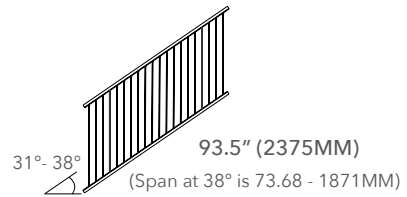

8' VERTICAL CABLE RAILING STAIR PANEL

BLACK SAND
ITEM# 57234808 - 34" (864MM)
ITEM# 57240808 - 40" (1016MM)

Please note: Requires use of an Accent Top Rail to complete installation or use a Wood, Vinyl or Composite Top Rail with Cap Rail Clips.